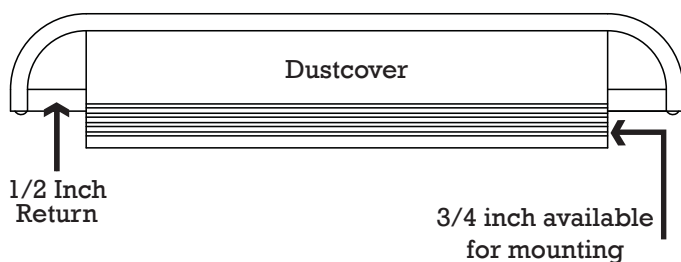

Ohio Customer Service: 800-424-2823
 Florida Customer Service: 800-683-0999
www.astraproductsltd.com

Proudly Made In The U.S.A.

Top Views

Outside Mount

- The valance body fascia is cut 1" less than the exact rail width.
- Each corner extends 1 1/4" beyond valance body fascia.
- Depth of return is 6" from fascia to wall.

Short Return Mount

- The valance body fascia is cut to the exact rail width.
- Depth of return is 1 3/4" from fascia to end of return.
- Dustcover only extends 3/4 inch beyond return for mounting. Best used for unframed windows.

Inside Mount

- The valance body fascia is cut to the exact window opening specified by customer.
- No corners and no returns.