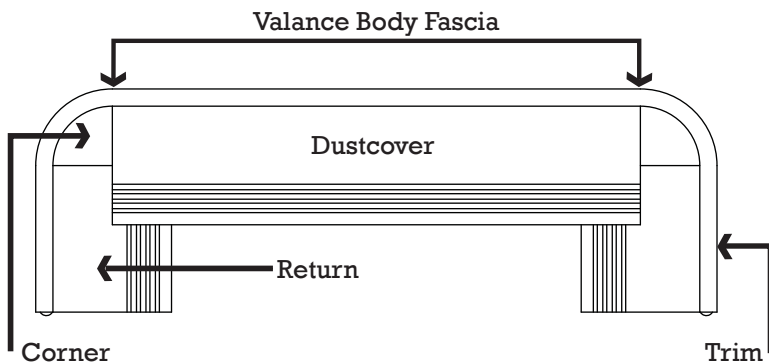

Ohio Customer Service: 800-424-2823
 Florida Customer Service: 800-683-0999
www.astraproductsltd.com

Proudly Made In The U.S.A.

Top Views

Outside Mount

- The valance body fascia is cut 1" less than the exact rail width.
- Each corner extends 1 1/4" beyond valance body fascia.
- Depth of return is 6" from fascia to wall.

Short Return Mount

- The valance body fascia is cut to the exact rail width.
- Depth of return is 1 3/4" from fascia to end of return.
- Dustcover only extends 3/4 inch beyond return for mounting. Best used for unframed windows.

Inside Mount

- The valance body fascia is cut to the exact window opening specified by customer.
- No corners and no returns.